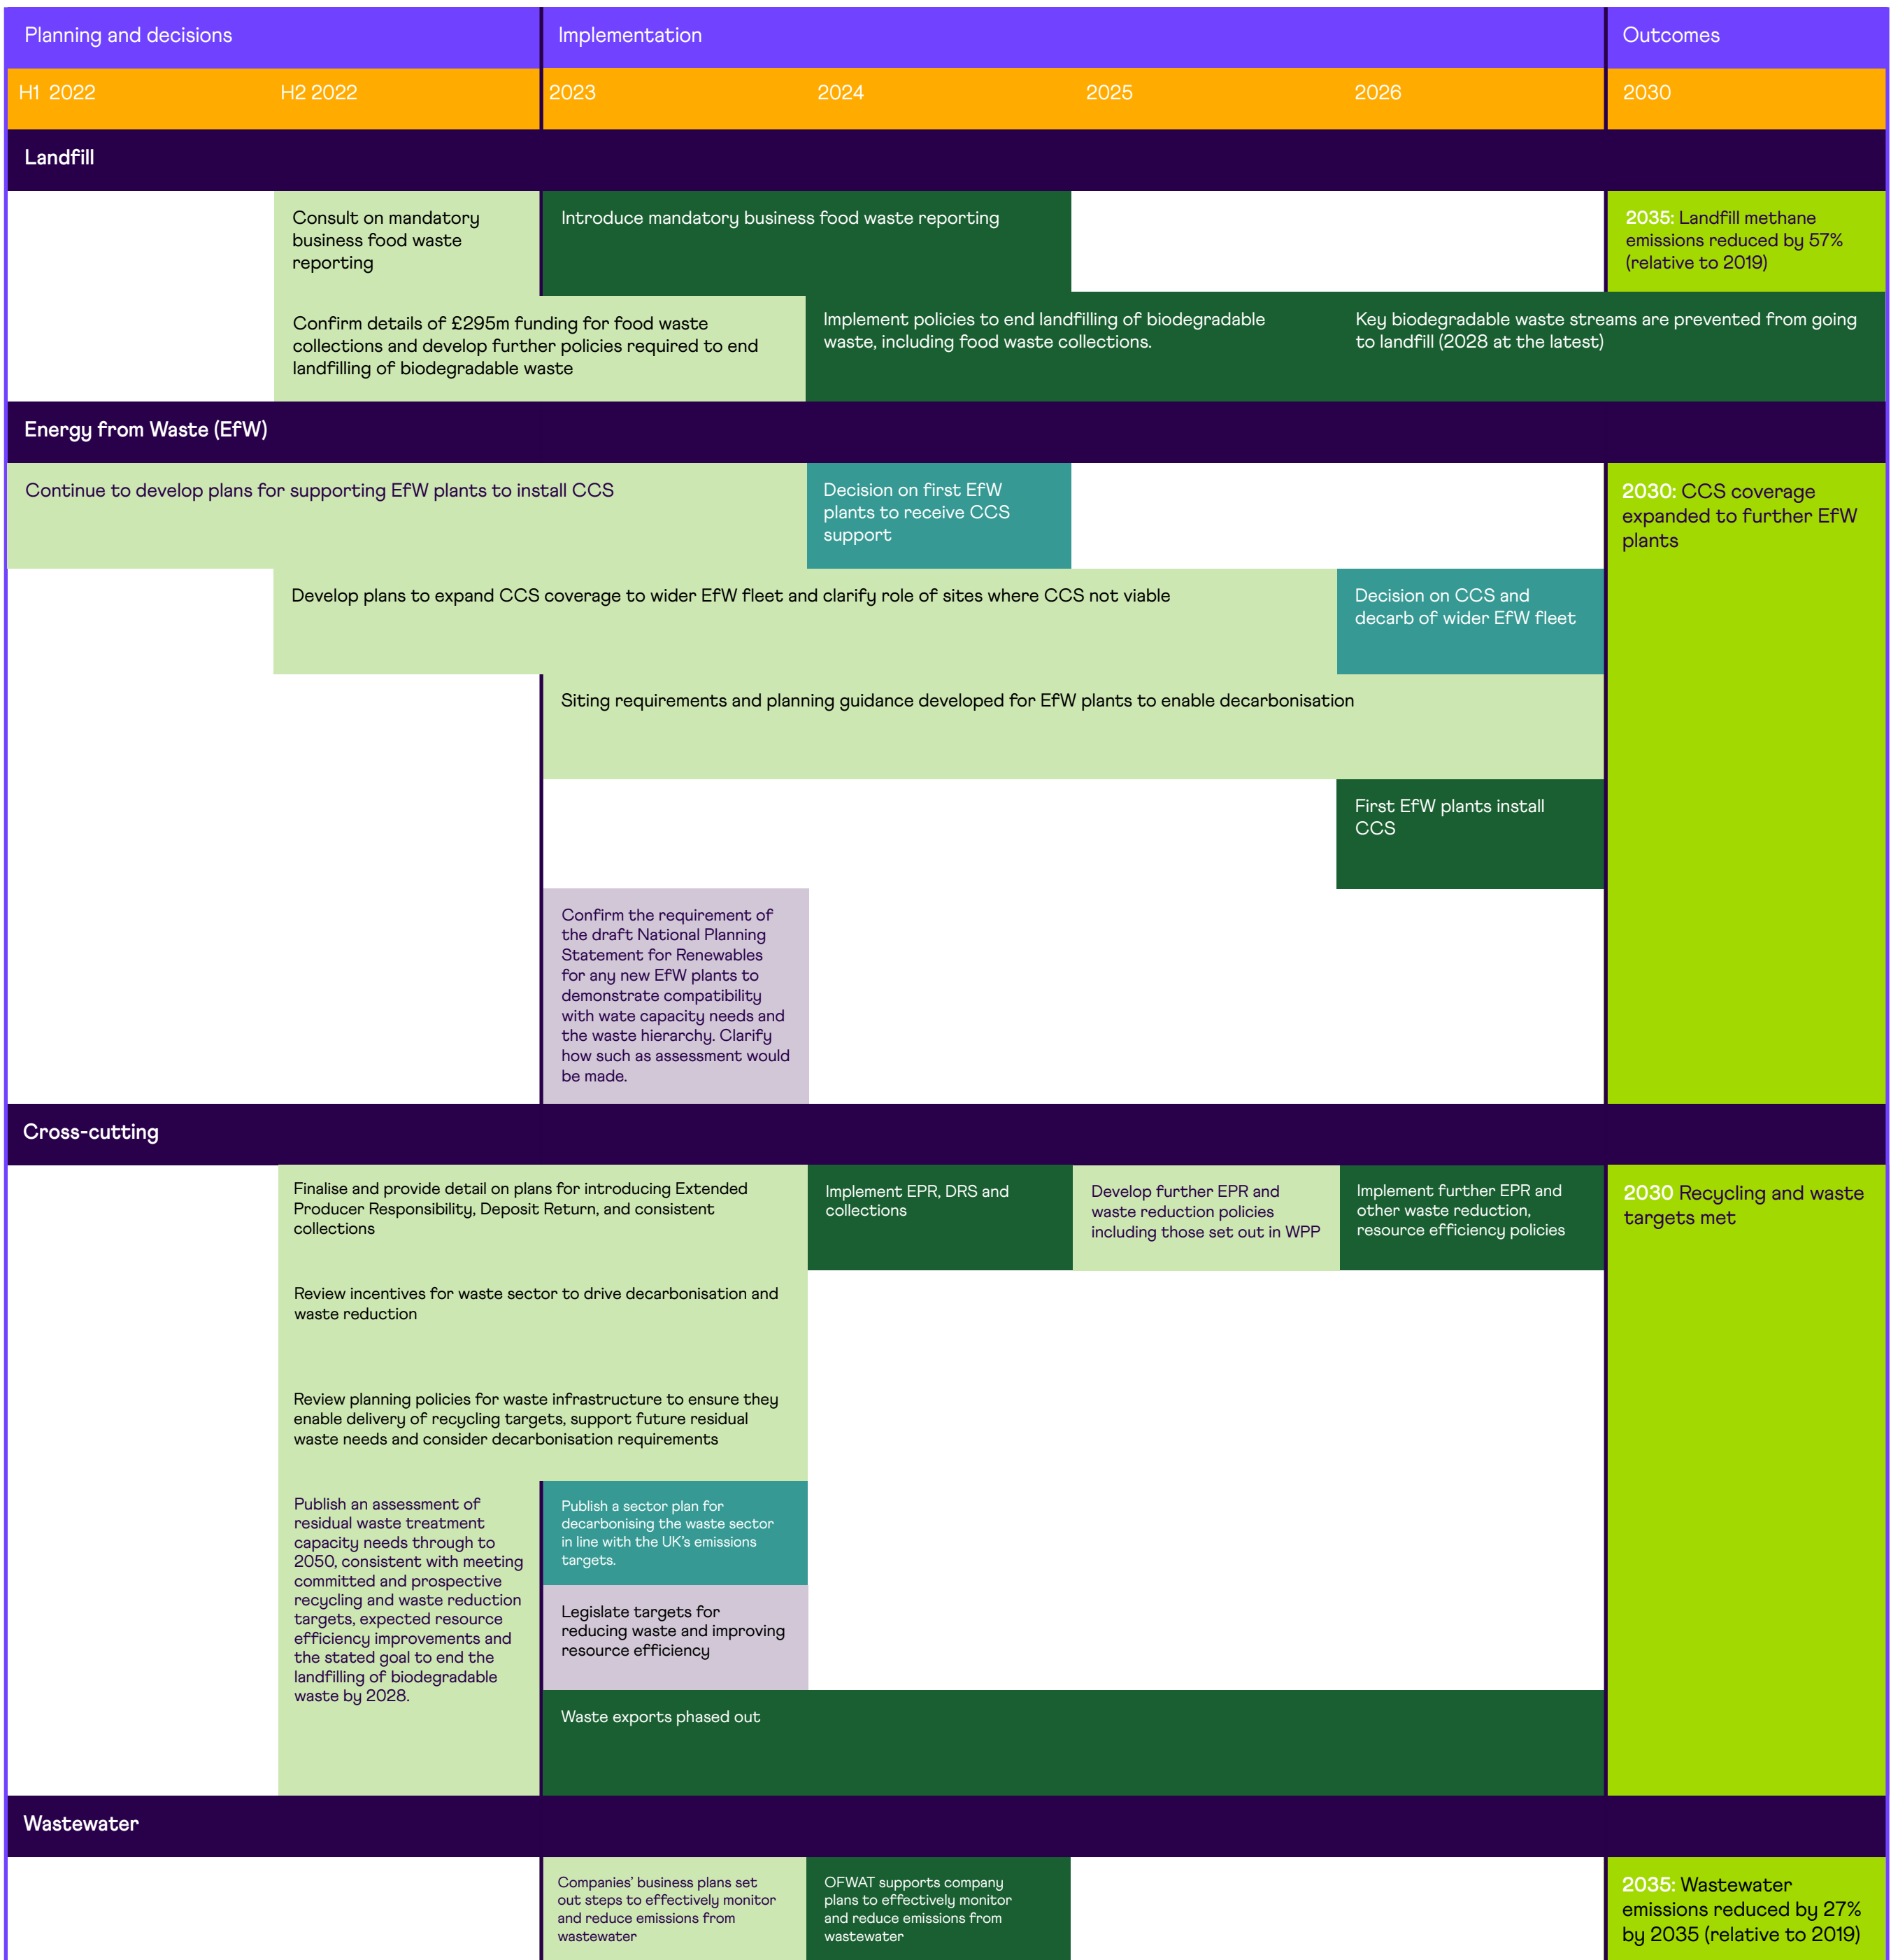

# Figure 11.12 Policy implementation timeline

## Key

<b>Planning</b> Research, consultations, pilot schemes	<b>Decisions</b> Consultation responses, concrete policy plans	<b>Legislation</b> Legislation, updating regulations	<b>Implementation</b> Legislation into force, funding starts, deployment starts	<b>Outcomes</b>
---	---	---	--	-----------------